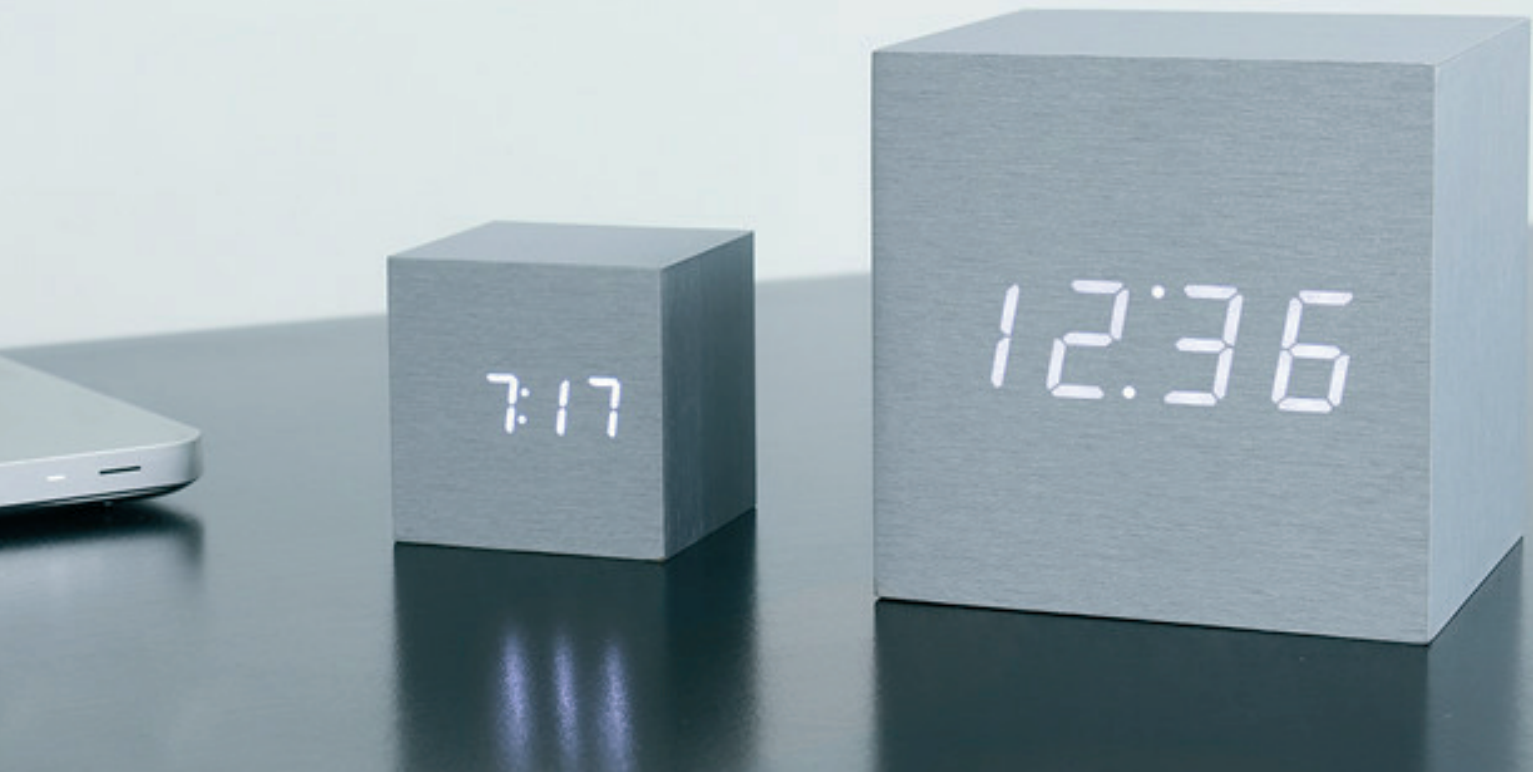

The Click Clock are available in; cube, brick, slab and square designs to fit into different interiors.

cube

- displays time, date and temperature alternately
- 12/24hr and °C/°F formats can be selected
- automatic dimmer function
- dual power supply: 3 x AAA batteries (not included) or 5V/500ma AC/DC input (USB lead included)
- product weight: 200g
- LED display automatically switches off when it's quiet
- 5/7 days alarm settings with snooze function
- Permanent display function
- internal memory battery
- material: MDF wood with wood-effect veneer finish
- product size: L: 68 x W: 68 x H:68 mm

MAXI CUBE BLACK CLICK CLOCK

PRODUCT CODE: GK09B10
LED COLOUR: BLUE

MAXI CUBE BLACK CLICK CLOCK

PRODUCT CODE: GK09R10
LED COLOUR: RED

maxi cube compares to
standard cube

Message ClickClock

Surprise a loved one, advertise or simply set a reminder message to wake up to with this super cool alarm clock. With sound activated display, your time and personal message can light up in an instant or display permanently if you wish. A simple, yet eye-catching digital design with a personal touch, all on a natural wood-effect block makes this clock totally unique and special.

Beech Message Click Clock

Product Code: GK03W11

LED Colour: White

A black rectangular digital clock with a blue LED display showing the time 11:53:56. The clock is placed on a dark wooden surface. In the background, a smartphone is visible, displaying a photo of a landscape. The scene is dimly lit, with the blue light from the clock illuminating the surrounding area.