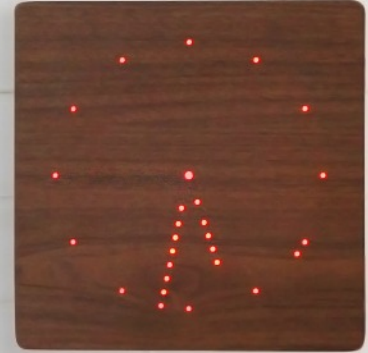

Analogue clickclock™

Inspired from the nature of simplicity and the look of a traditional analogue clock face, the NEW Analogue Click Clock designed by Gingko has a ultra-stylish and contemporary look. The cutting edge and aesthetical design makes it stand out from any traditional or digital analogue clock crowd and it certainly catches people's attention no matter where you put it, in your sitting room, office, kitchen or lounge .

The Analogue Click Clock can be placed on the table/shelf, or it can also be wall mounted. It meets people's desire for adding an unusual and aesthetically pleasing objet d'art in their living or working space, as well as telling the time in a very inspiring way.

Plus, the second dot moves every second on the circle face and looks like it's magically dancing on this beautiful piece of design, which makes it even more inspiring and appealing.

The Analogue Click Clock still features an alarm and sound activated functions, the same as our other click clocks. It can also be set to display permanently.

Technical Features

- time display in a traditional analogue face combining with the modern and latest LED display technology
- Analogue display face automatically switches off when it's quiet and light up as a response to clicked fingers or clapped hands, or it can be set display permanently.
- power supply: DC5V/0.5-1A plug adapter (included) or in built back-up rechargeable battery
- in built rechargeable back-up battery life: approx 2 days in permanent display or 2 weeks in sound activated display.
- alarm with snooze
- LED display light: white in black and aluminium finish, green in ash finish and red in walnut finish.
- product material: MDF Wood with wood or aluminium effect veneer
- product size: 250 x 250 x 65mm (L x H x D)
- product weight: 1200 g