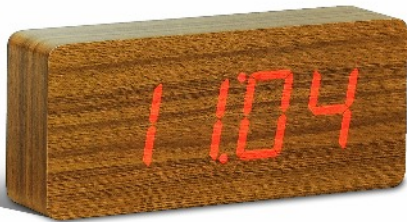

Product Code: GK15W10
Brick Black Click Clock

Product Code: GK15G8
Brick Walnut Click Clock

Product Code: GK06B10
Slab Black Click Clock

Product Code: GK06G11
Slab Beech Click Clock

slab
collection

slab size: L 21 x W 4.8 x H 10 cm

Product Code: GK06R4
Slab Teak Click Clock

Product Code: GK06G8
Slab Walnut Click Clock

Message clickclock™

Suprise a loved one, advertise for your shop or simply set a reminder message to wake up to with this super cool **calendar** message alarm clock. With sound activated display, your time and personal message can light up in an instant or display permanently if you wish. A simple, yet eye-catching digital design with a personal touch, all on a natural wood-effect block makes this clock totally unique and special.