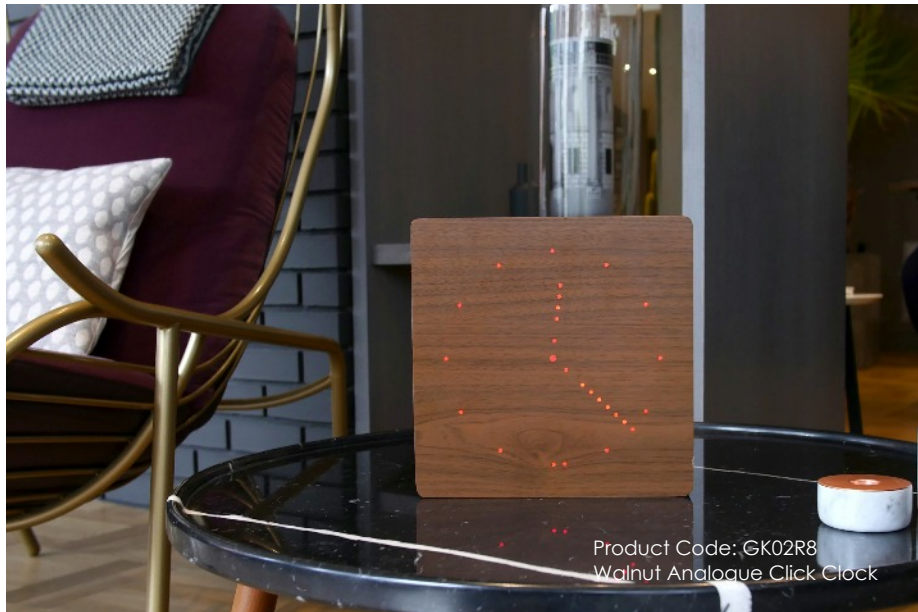

Product Code: GK02R8
Walnut Analogue Click Clock