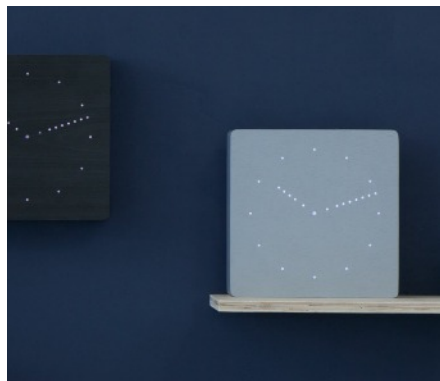

Analog Click Clock
Collection

Available in Ash, Black, Aluminium/Grey, Walnut