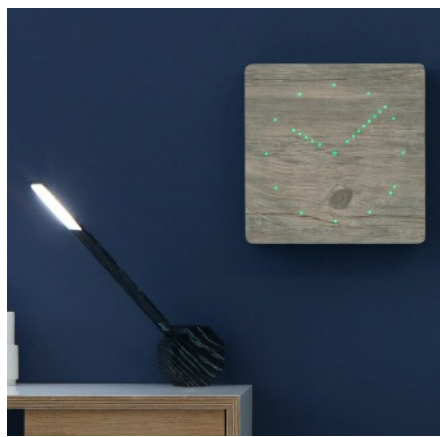

Analog Click Clock
Collection

Available in Ash, Black, Aluminium/Grey, Walnut