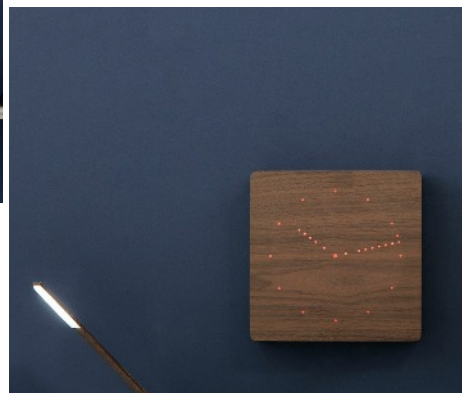

Analog Click Clock
Collection

Available in Ash, Black, Aluminium/Grey, Walnut