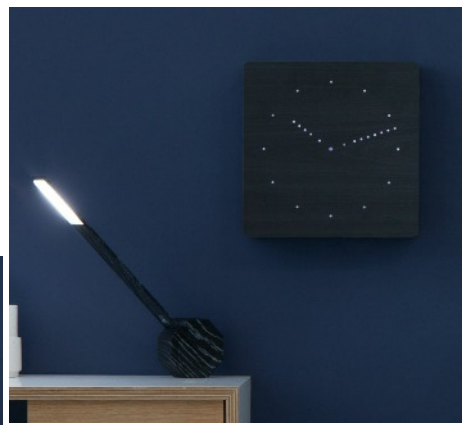

Analog Click Clock
Collection

Available in Ash, Black, Aluminium/Grey, Walnut