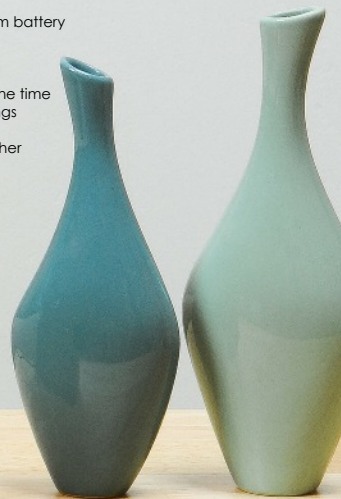

- display time, date and temperature alternately
- sound or touch activated LED display
- 12/24 hours clock
- temperature display can be in Celsius or Fahrenheit
- European or American date format display setting
- auto dimmer
- can set on permanent time display
- product size: L 15 x W 4.5 x H 10 cm
- product weight: 550 g

- portable display, powered by integrated rechargeable lithium battery (plug charging adapter included)
- battery life : 5-7 days on permanent display and 2-3 months in sound activated display.
- charging time: 3-4 hours (can have the clock plugged in all the time)
- in-built internal memory battery to keep all your custom settings
- regular setting setting with snooze function
- product material: MDF wood with different wood effect or other material effect finish