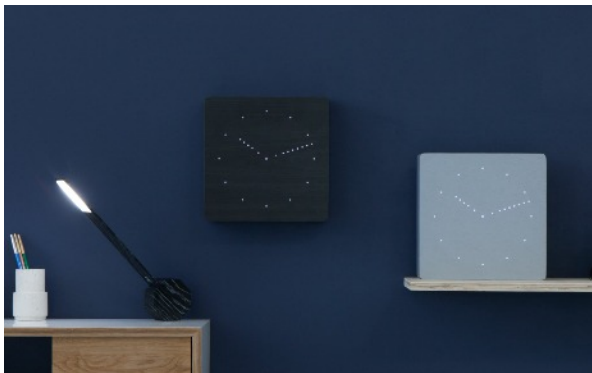

Analog Click Clock Collection

Available in Ash, Black, Aluminium/Grey, Walnut