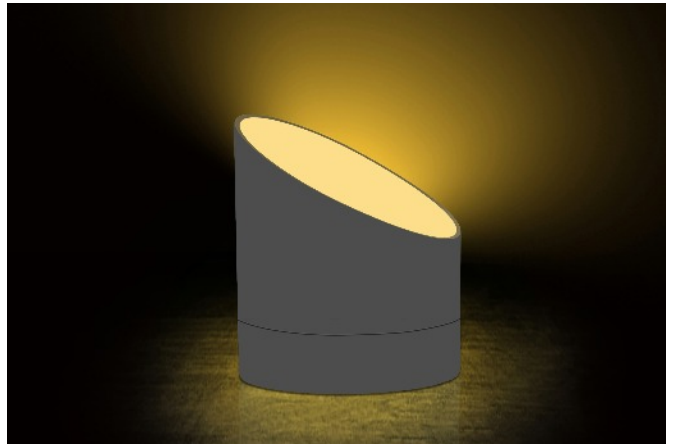

G003C15
Flip Click Clock - Cherry

meet

EDGE™
Light Alarm Clock

Inspired from the cutting edge of bamboo, the brand new Gingko Edge Light Alarm Clock is very unique and a must-have edgy design. It's a smart and stylish space saving way to have a clock and a light at the same time either on your bedside or office table, or even simply fancy a nice travel light and clock.

The Edge Light Alarm Clock designed and manufactured by Gingko reflects their design ethos and commitment to modern, functional yet stylish and great design.

Emotion meets functionality

A alarm clock for every day and a light for every night.

Nothing is more inspiring than a moment of lighting up the darkness

The Edge Light Alarm Clock is consistent.

Technology supports the functionality of this design. With an innovative and integrated **ball-switch**, The Edge Light Alarm Clock can turn into a dimmable light once you flip it over from the clock face. Use this before going to bed, it creates a very **soft and cozy** ambient light for you and helps you prepare for your sleep. Or you can sleep along with it while not disturbing you as it's fully dimmable. It's there waiting for you, whenever you need it in the dark or while you're awake, **bright or soft, cozy or calm...**