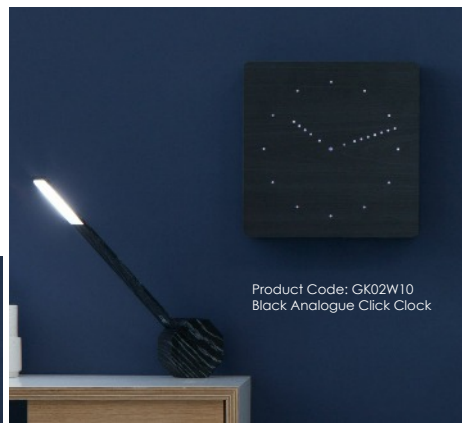

Analog Click Clock Collection

Available in Ash, Black, Aluminium/Grey, Walnut