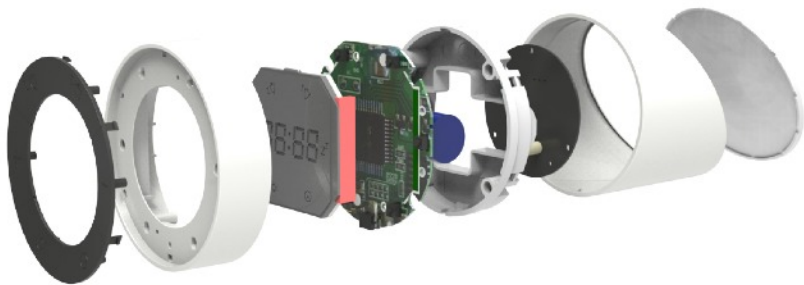

A good design is always a matter of sustainability

The Edge Alarm Clock is crafted with our **highest quality standard ever.**

With One of the best time chips and other relevant chips built into the 'brain' of the Edge and the high quality **extra long-life LEDs** constructed to the body of the lighting edge surface, it accurately runs and lights up for you, days and nights, months and years.